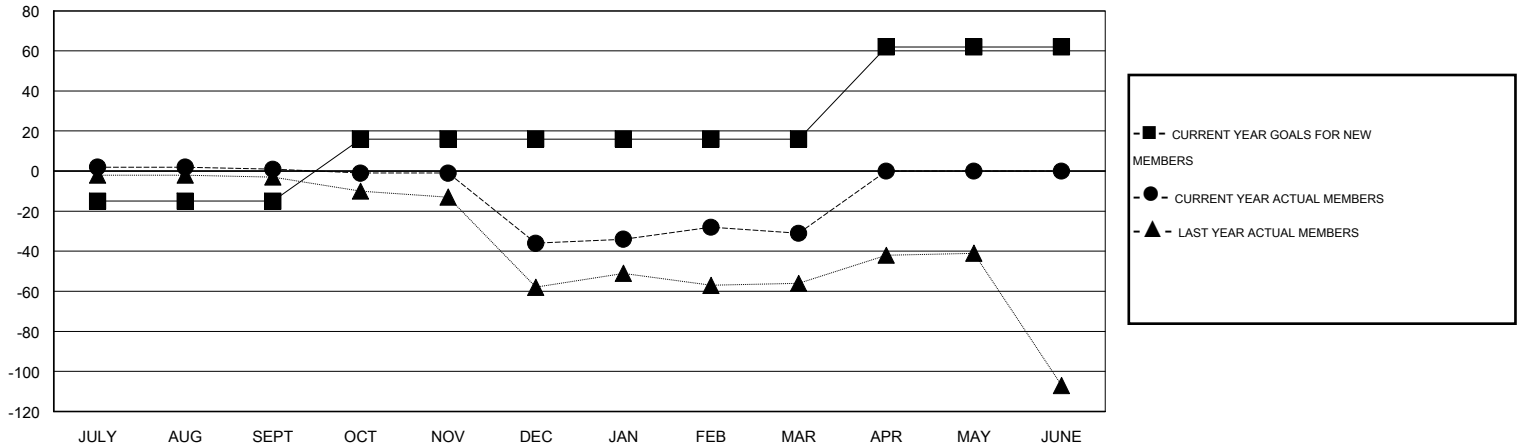

# MONTHLY MEMBERSHIP PROGRESS REPORT

District 130

Results as of: 3/31/2016

GMT: MIKLOS HORVATH

LOCATION BULGARIA

GMT CA 4

Clubs					Members				
RESULTS FOR 2015-2016					RESULTS FOR 2015-2016				
QUARTER	NEW CLUB GOAL	NEW CLUBS	DROPPED CLUBS	NET GAIN/LOSS	QUARTER	NEW MEMBER GOAL	CHARTER AND NEW MEMBERS ADDED	DROPPED MEMBERS	NET GAIN/LOSS
JULY/AUG/SEPT	0	0	0	0	JULY/AUG/SEPT	-15	7	6	1
OCT/NOV/DEC	1	0	2	-2	OCT/NOV/DEC	31	16	53	-37
JAN/FEB/MAR	0	0	0	0	JAN/FEB/MAR	0	14	9	5
APR/MAY/JUNE	1	0	0	0	APR/MAY/JUNE	46	0	0	0

GOALS AND ACTUAL NEW CLUBS CUMULATIVE

GOALS AND ACTUAL MEMBERS CUMULATIVE

DROPPED CLUBS: 2	13 CLUBS OF 40 ADDED 1 OR MORE NEW MEMBERS	<u>GENDER DISTRIBUTION</u>	
		MALE	466 (57.67%)
<u>DROPPED MEMBERS</u>		FEMALE	342 (42.33%)
DECEASED	1	<a href="#">CLICK HERE FOR HEALTH ASSESSMENT DATA</a>	
CLUB CANCELLED	24		
OTHER	43		
TOTAL	68	FAMILY UNIT MEMBERS	45
		HEAD OF HOUSEHOLD	22
		NON-HEAD OF HOUSEHOLD	23